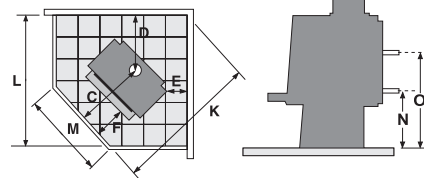

CORNER CLEARANCES

Specifications were correct at the time of printing but may alter and those detailed should be used only as a guide. If in doubt, please consult your local Metro Fires agency or visit metrofires.co.nz.