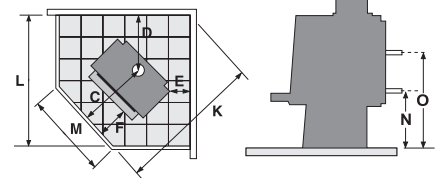

CORNER CLEARANCES

Specifications were correct at the time of printing but may alter and those detailed should be used only as a guide. If in doubt, please consult your local Metro Fires agency or visit metrofires.co.nz. Pricing detailed is for the fire, standard freestanding flue kit and Pioneer double flue shield and is recommended retail including GST. Pricing may be subject to change, please confirm pricing with your Metro agency. Installation and council consent costs are not included and can be provided by your Metro agency or installer.