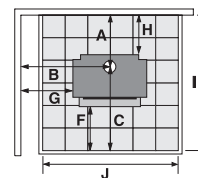

SPECIFICATIONS

Minimum installation clearances with a Pioneer double flue shield fitted (mm):

A	B	C	D	E	F	G	H	I	J	K	L	M	N	O
251	624	630	442	110	226	280	100	881	907	1260	1070	507	312	502
							Width	Depth	Height					
Dimensions (mm)							688	554	707					

WALL CLEARANCES