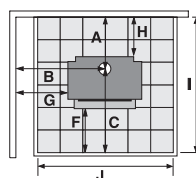

ECO FLUE

Maximise the performance and efficiency of your wood fire

SPECIFICATIONS

Minimum installation clearances with a Pioneer double flue shield fitted (mm):

A	B	C	D	E	F	G	H	I	J	K	L	M	N	O
263	651	580	473	170	230	350	110	843	825	1250	1034	425	295	485
							Width	Depth	Height					
Dimensions (mm)							602	503	665					

WALL CLEARANCES

CORNER CLEARANCES

Please note: Wee Ped corner clearance (E) can be reduced to 115mm if side extensions are fitted to the flue shield. This also reduces clearances (D) to 418mm, (K) to 1170mm and (L) to 978mm. Specifications were correct at the time of printing but may alter and those detailed should be used only as a guide. If in doubt, please consult your local Metro Fires agency or visit metrofires.co.nz. Pricing detailed is for the fire only and is recommended retail including GST. Pricing may be subject to change, please confirm pricing with your Metro agency.