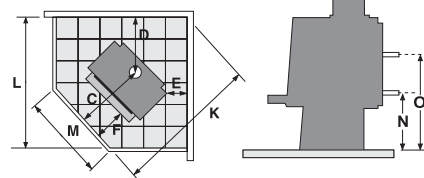

ECO FLUE

Maximise the performance and efficiency of your wood fire

SPECIFICATIONS

Minimum installation clearances with a Pioneer double flue shield fitted (mm):

A	B	C	D	E	F	G	H	I	J	K	L	M	N	O
263	651	580	473	170	230	350	110	843	825	1250	1034	425	295	485
							Width	Depth	Height					
Dimensions (mm)							602	503	665					

WALL CLEARANCES

CORNER CLEARANCES

Please note: Wee Ped corner clearance (E) can be reduced to 115mm if side extensions are fitted to the flue shield. This also reduces clearances (D) to 418mm, (K) to 1170mm and (L) to 978mm. Specifications were correct at the time of printing but may alter and those detailed should be used only as a guide. If in doubt, please consult your local Metro Fires agency or visit metrofires.co.nz. Pricing detailed is for the fire only and is recommended retail including GST. Pricing may be subject to change, please confirm pricing with your Metro agency.