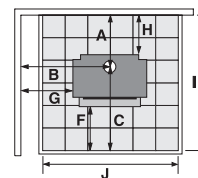

SPECIFICATIONS

Minimum installation clearances with a Pioneer double flue shield fitted (mm):

A	B	C	D	E	F	G	H	I	J	K	L	M	N	O
263	651	580	473	170	230	350	110	843	825	1250	1034	425	295	485
						Width		Depth		Height				
Dimensions (mm)						602		503		665				

WALL CLEARANCES