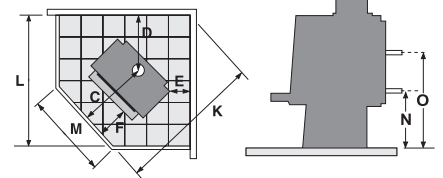

SPECIFICATIONS

Minimum installation clearances with a Pioneer double flue shield fitted (mm):

A	B	C	D	E	F	G	H	I	J	K	L	M	N	O
263	651	580	473	170	230	350	110	843	825	1250	1034	425	295	485
						Width		Depth		Height				
Dimensions (mm)						602		503		665				

WALL CLEARANCES

CORNER CLEARANCES

Please note: Wee Ped corner clearance (E) can be reduced to 115mm if side extensions are fitted to the flue shield. This also reduces clearances (D) to 418mm, (K) to 1170mm and (L) to 978mm. Specifications were correct at the time of printing but may alter and those detailed should be used only as a guide. If in doubt, please consult your local Metro Fires agency or visit metrofires.co.nz. Pricing detailed is for the fire, standard freestanding flue kit and Pioneer double flue shield and is recommended retail including GST. Pricing may be subject to change, please confirm pricing with your Metro agency. Installation and council consent costs are not included and can be provided by your Metro agency or installer.