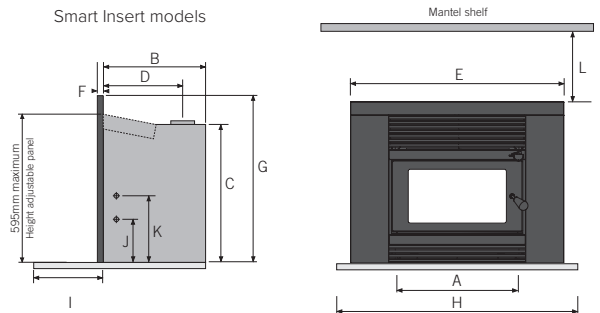

FIREBOX, FASCIA & FLUE PACKAGE

Smart Package Deal

\$2,749.00

Minimal detailing and clean lines place the Smart well in any home. The Smart Insert Package is designed for installation into an existing masonry chimney making it perfect for replacing your inefficient open fireplace or older style insert fire. Fascia finished in metallic black high temperature paint.

Package price includes: Smart Insert firebox, metallic black HT fascia and standard insert flue kit.

MODEL	Clean air approved
PEAK OUTPUT	15kW
HEATING AREA	150m ² / 3 bedroom home
FINISH	Metallic black paint
MfE#	102411 (DRY) / 102426 (WET)
EMISSION	0.49gms (DRY) / 0.82gms (WET)
EFFICIENCY	68% (DRY) / 67% (WET)
SKU	280-0500

SPECIFICATIONS

	Firebox Width	Firebox Depth	Firebox Height	Flue Centre	Fascia Width	Fascia Depth	Fascia Height	Min. Floor Protector Width	Min. Floor Protector Projection	Webback In	Webback Out	Mantel Clearance
	A	B	C	D	E	F	G	H	I	J	K	L
	560	495	550	405	890	30	672	890	312	130	325	475
	Width			Depth			Height					
Fascia dimensions (mm)	890			30			672					